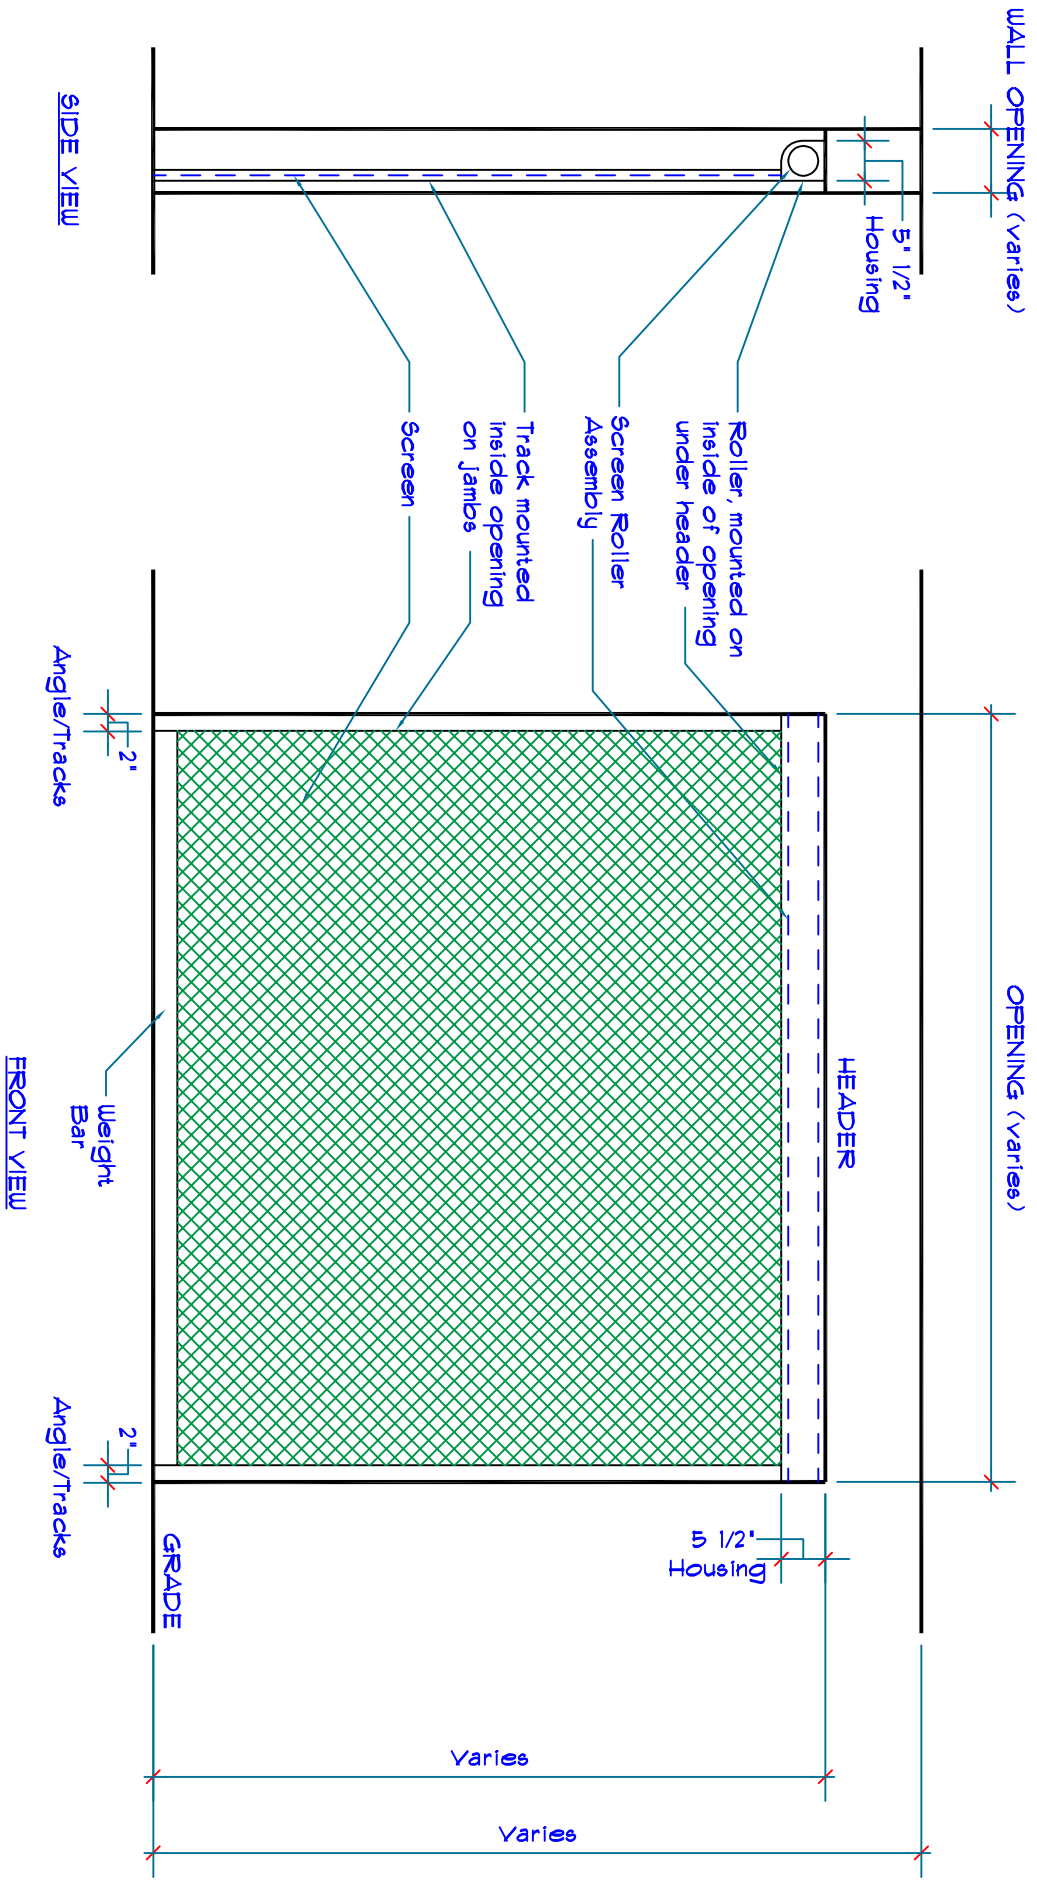

IUH (INSIDE UNDER HEADER)

Tolerances:

'Break all edges'

PROGRESSIVE
SCREEN SYSTEMS, INC.

Title: Inside Under Header

Scale: 1/2" = 1" Date: 7/1/06