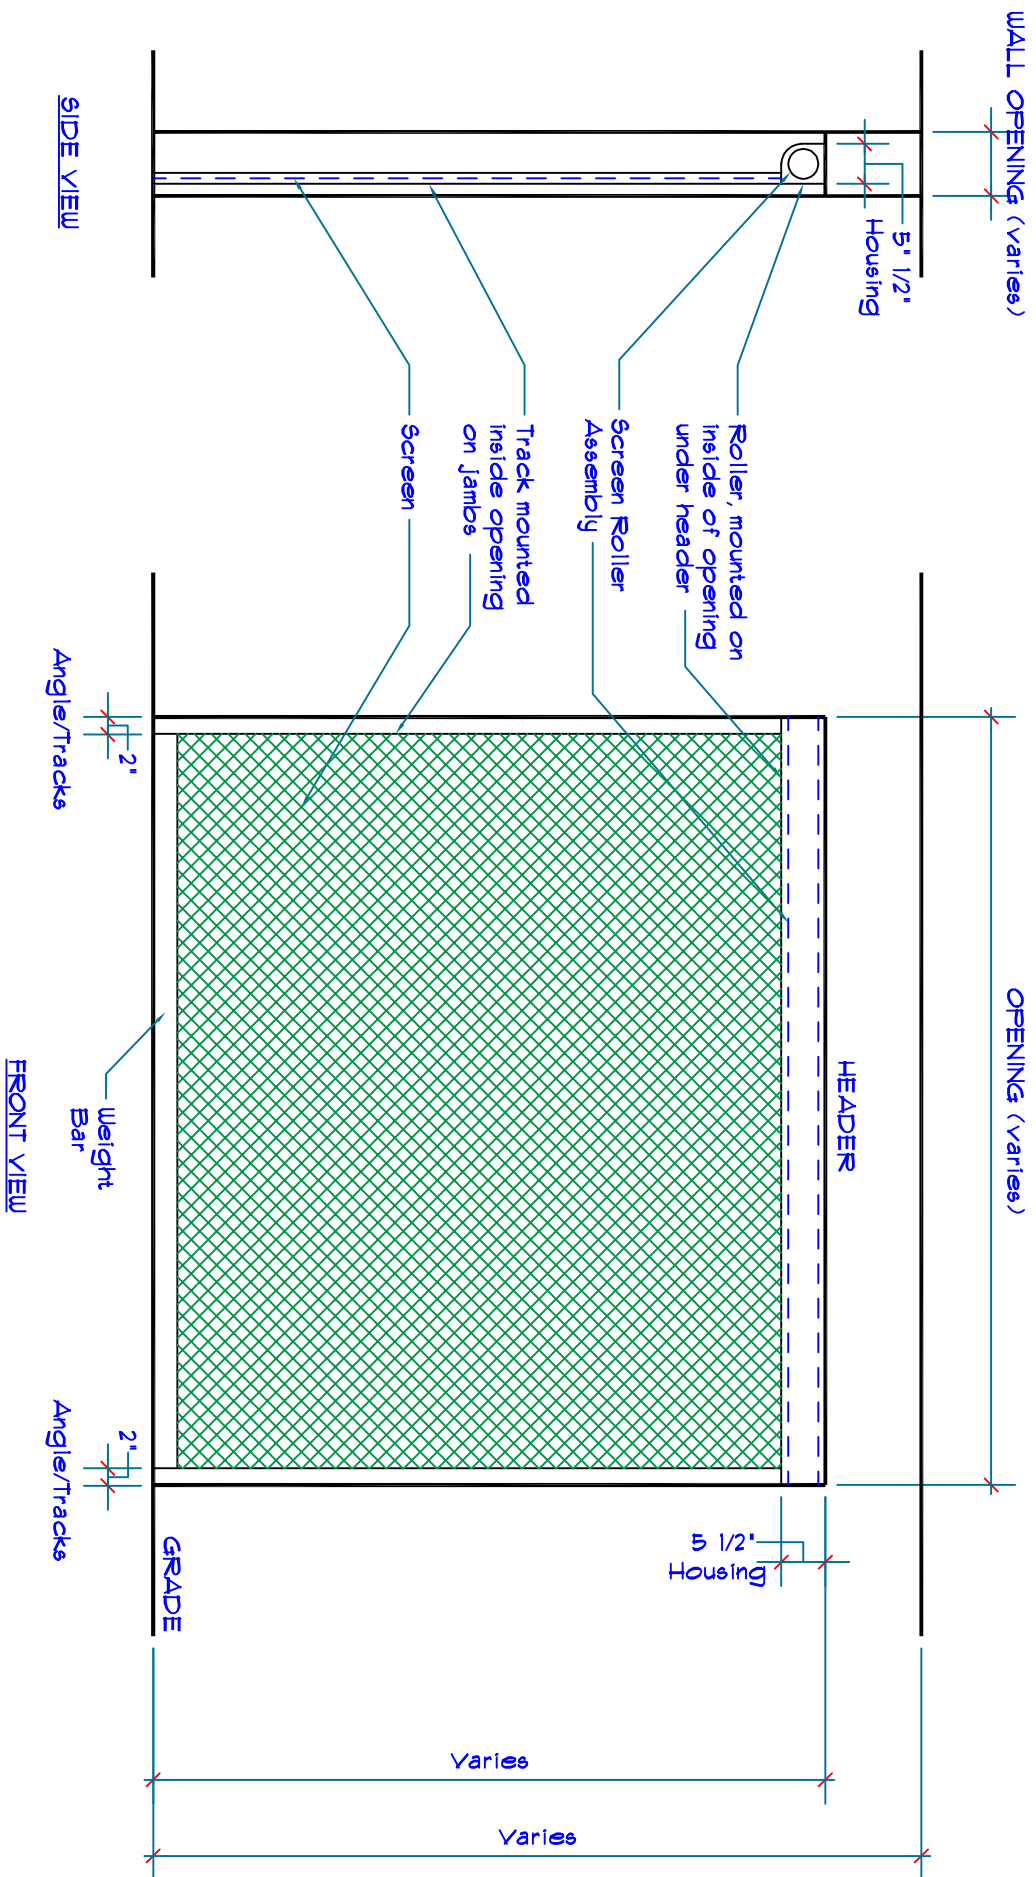

IUH (INSIDE UNDER HEADER)

Tolerances:

'Break all edges'

PROGRESSIVE
SCREEN SYSTEMS, INC.

Title: Inside Under Header

Scale: 1/2" = 1" Date: 7/1/06