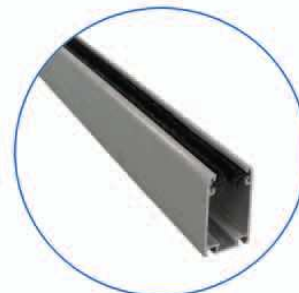

# Retractable Screen Doors

Our double door system is very unique and adaptable to large openings such as the traditional French doors. It includes the Handle Lock™ system with an intermediate stop that allows you to slide the double screen with only a gentle pull of one hand.

Double door locking mechanism, magnetic strip and handle

Retractable Screen System is attached to the door casing and securely held with the bottom track

Screen Doors - Gudgen

Screen Doors - Side Profile

Screen Doors- Bottom Track

Screen Doors - Top Track