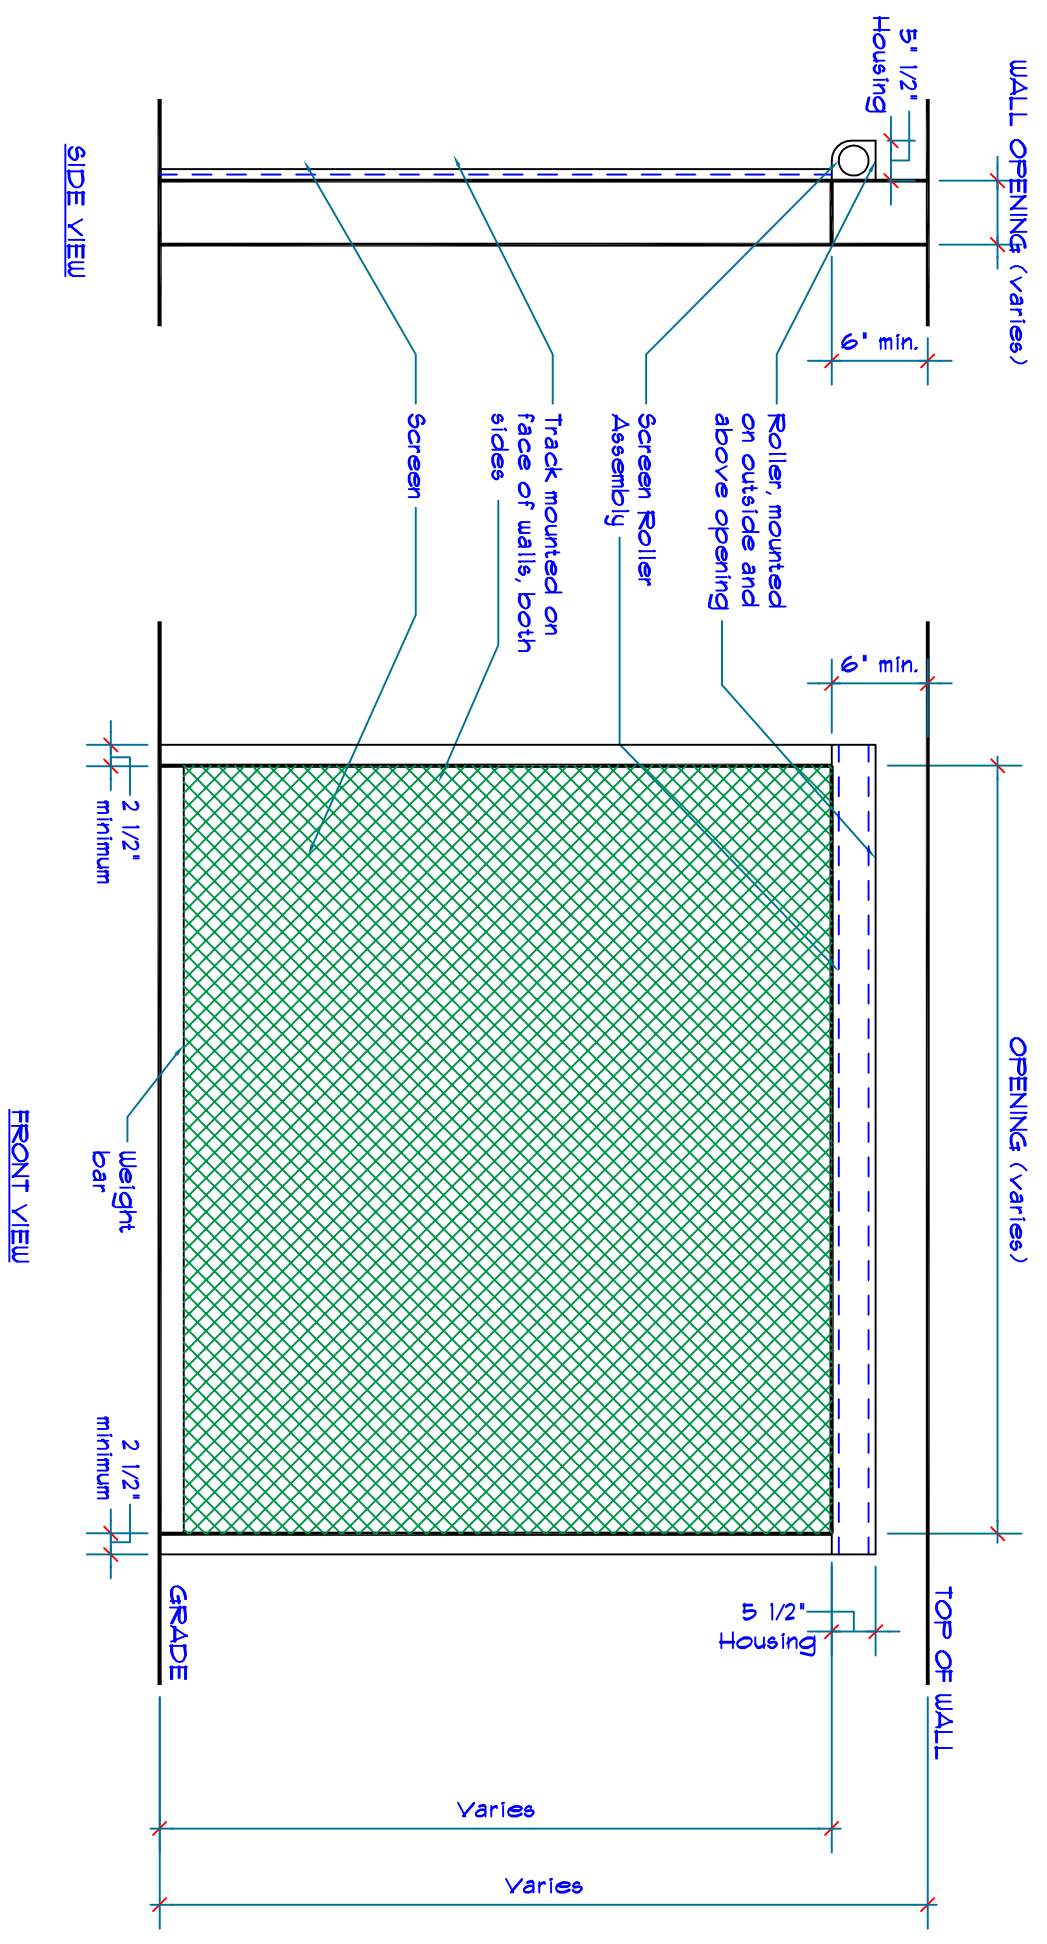

# OAH (OUTSIDE ABOVE HEADER)

Tolerances:  
**PROGRESSIVE**  
 SCREEN SYSTEMS, INC.

Title: Outside Above Header  
 Scale: 1/2" = 1" Date: 7/1/06

'Break all edges'