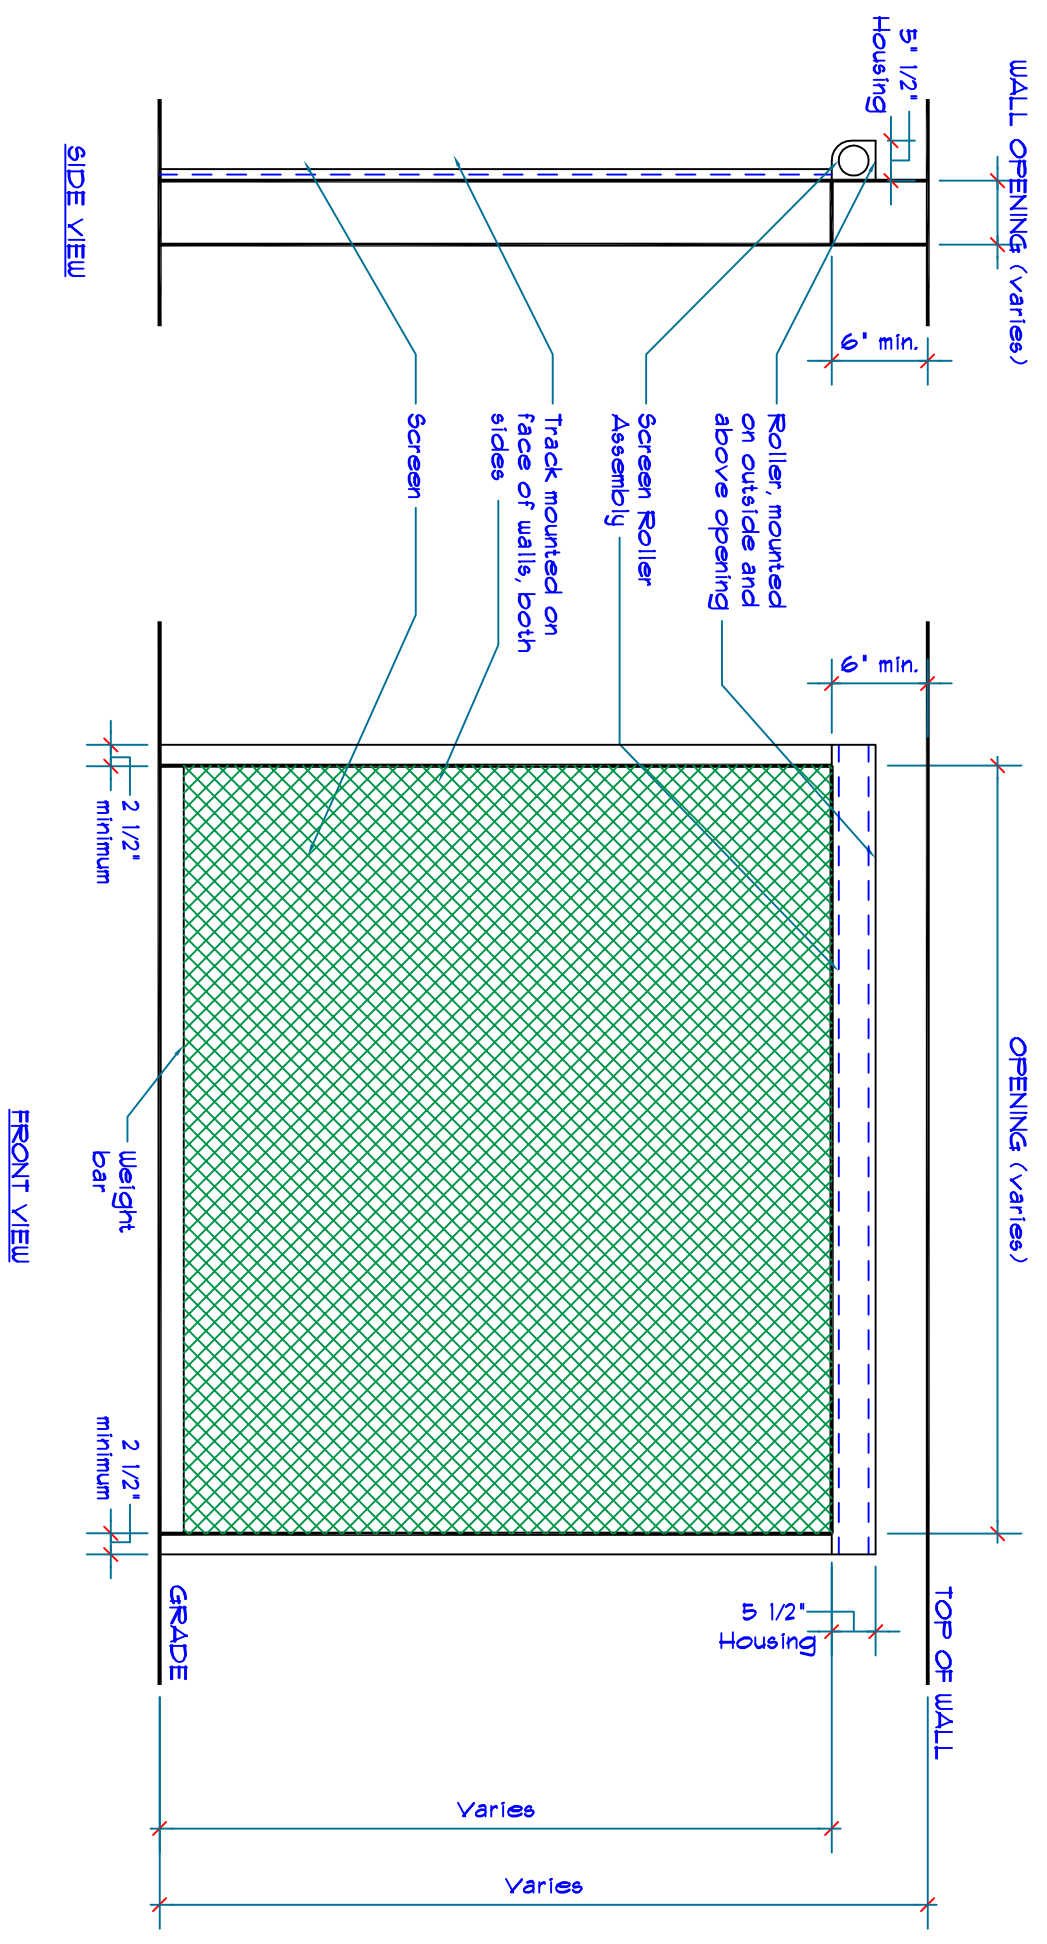

OAH (OUTSIDE ABOVE HEADER)

Tolerances:
PROGRESSIVE
SCREEN SYSTEMS, INC.

Title: Outside Above Header

'Break all edges'
 Scale: 1/2" = 1" Date: 7/1/06